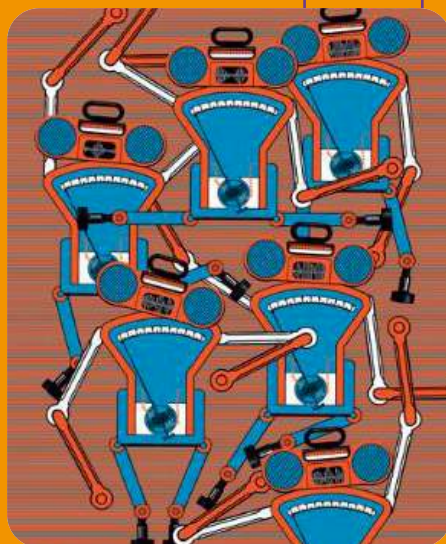

R\$ 20,00

POSTERES A3

R\$ 29,90

POSTERES A4

R\$ 29,90

A close-up photograph of a woman's face, focusing on her ear and neck. She is wearing a gold hoop earring with a long, thin gold tube and a small gold ball at the bottom. A tattoo is visible on her neck. The image is overlaid with a grid of orange lines that form a pattern of rounded squares. The text is in a bold, white, sans-serif font.