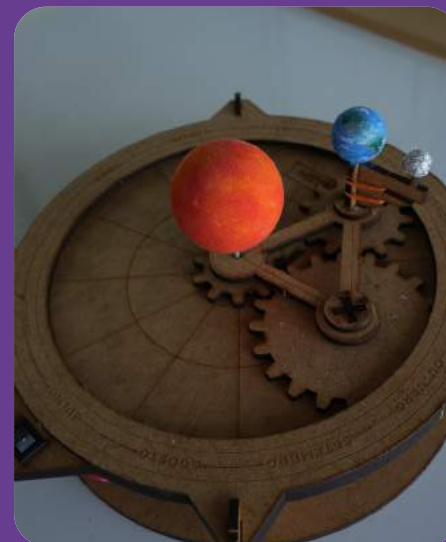

Kit Metamaker - Robô Faxineiro

Indicação: 6 anos +
R\$ 75,00

Kit Metamaker - Sistema Solar

Indicação: 6 anos +
R\$ 129,90

The image features a stack of stationery items. On top is a dark blue folder with a pattern of light blue, rounded rectangular shapes. Below it is a white notebook with a dark blue cover. The word "PAPELARIA" is written in a bold, white, sans-serif font across the center of the image, overlapping the folder and notebook. The background is a plain, light color.