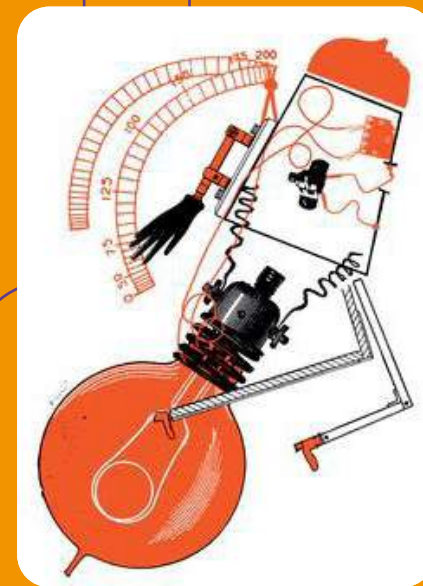

R\$ 20,00

POSTERES A3

R\$ 29,90

POSTERES A4

R\$ 29,90

A close-up photograph of a woman's face, focusing on her ear and neck. She is wearing a gold hoop earring with a long, thin gold tube and a small gold ball at the bottom. A tattoo is visible on her neck. The image is overlaid with a grid of orange lines that form a pattern of rounded squares. The text is in a bold, white, sans-serif font.