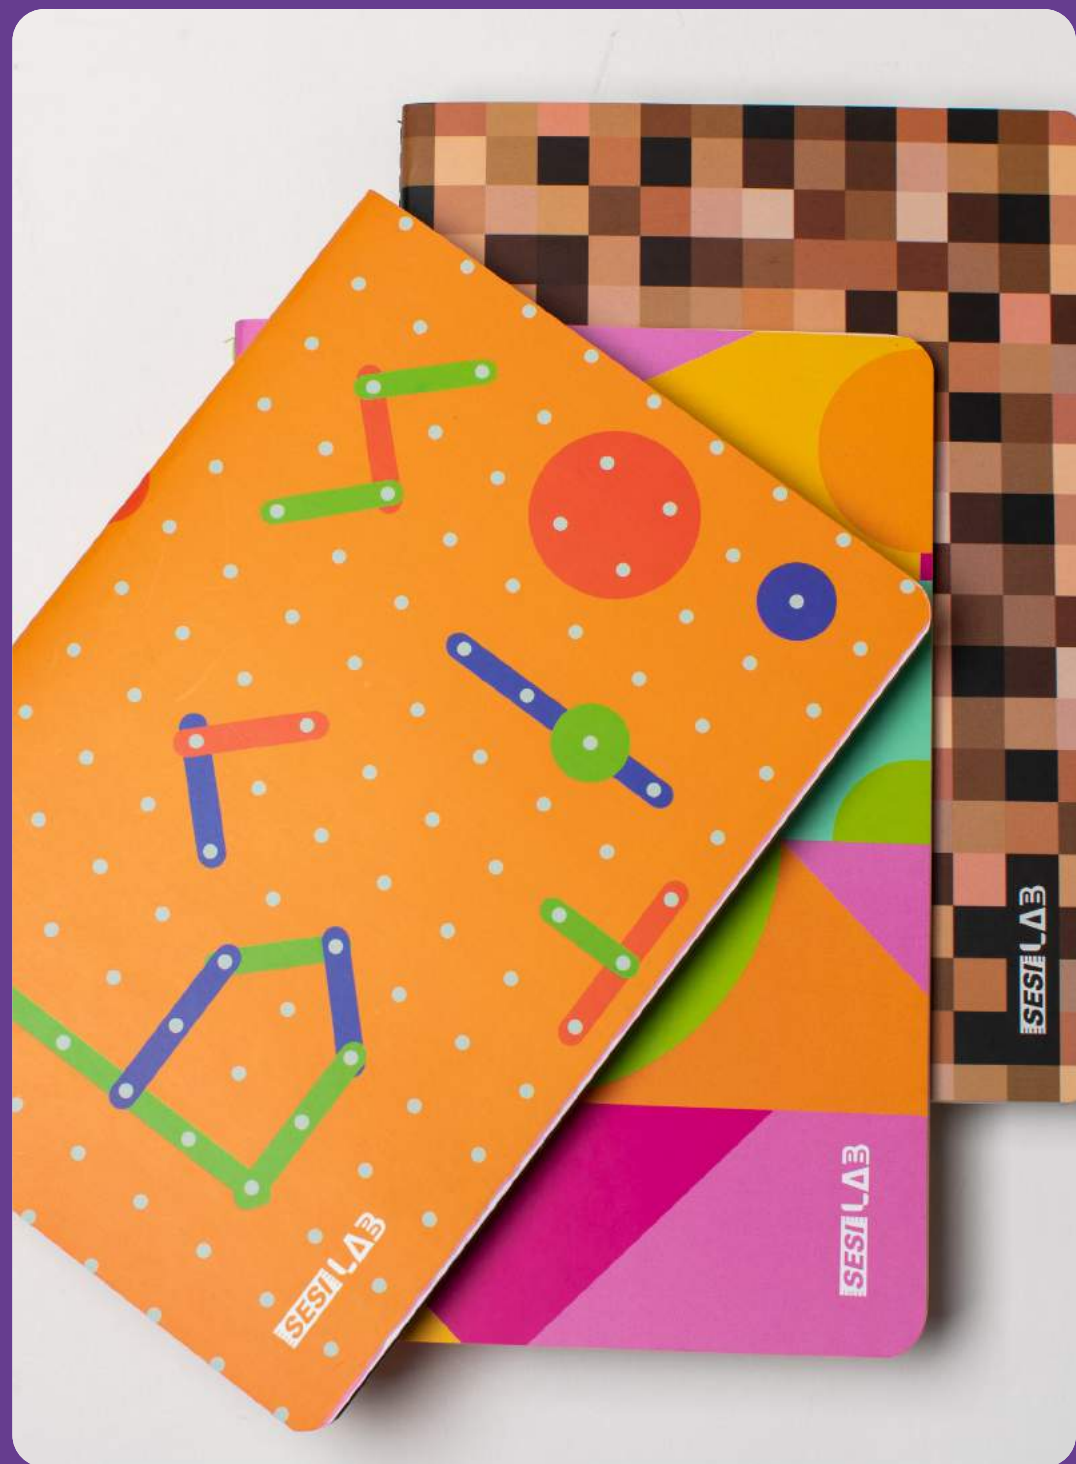

Caderno Brochura

Caderno com pauta, em 3 modelos disponíveis.

Dimensões: 21 x 14 cm

R$ 30,00