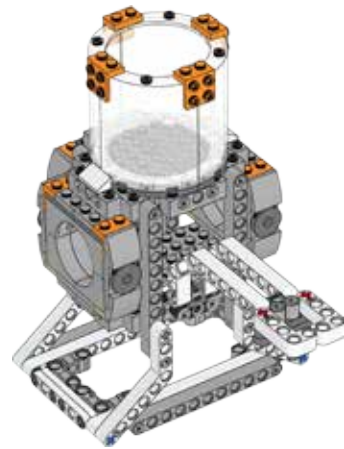

FIRST® LEGO® League 2018 Pre-Pack overview

Coach Pins

Crew Payload

Meteoroids +
Meteoroid Ring

Penalties

Supply Payload

Astronaut (Gerhard)

Vehicle Payload

Space Travel and Solar Panel

Cone Module

Tube Module

Habitation Hub

Dock Module

Lander Release

Lander Top

Lander Base

Craters

Core Site

3D Printer

Regolith

Gas

2x4 Brick

Liquid

Exerciser

Food Growth Chamber

Launch

Meteoroid Catcher

Observatory

Satellite C

Satellite X

Satellite V