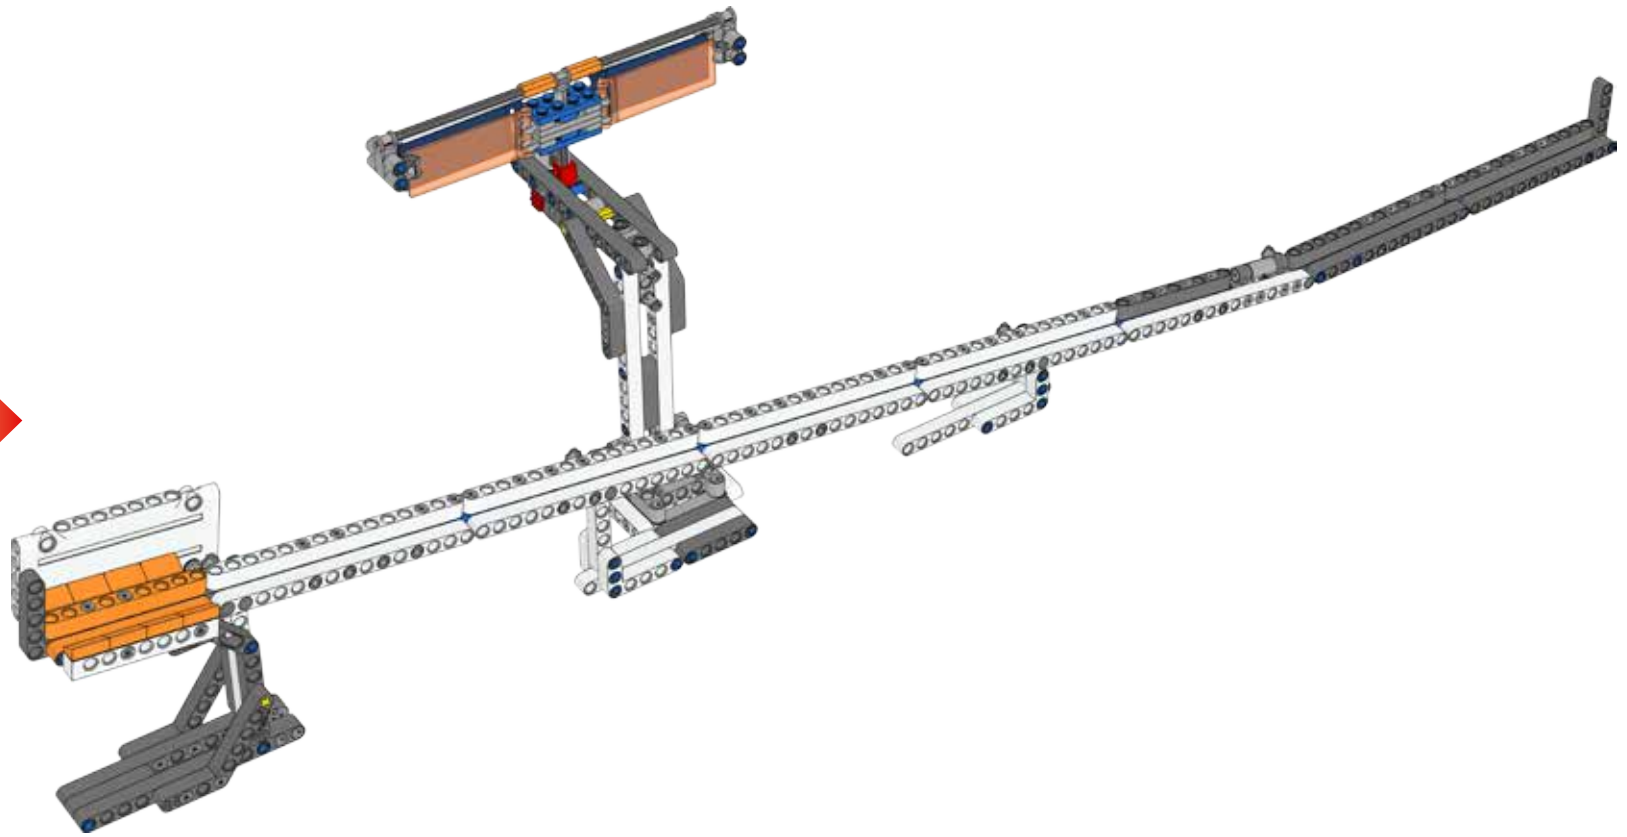

FIRST® LEGO® League 2018 Pre-Pack overview

Coach Pins

Crew Payload

Meteoroids +
Meteoroid Ring

Penalties

Supply Payload

Astronaut (Gerhard)

Vehicle Payload

Space Travel and Solar Panel

Cone Module

Tube Module

Habitation Hub

Dock Module

Lander Release

Lander Top

Lander Base

Craters

Core Site

3D Printer

Regolith

Gas

2x4 Brick

Liquid

Exerciser

Food Growth Chamber

Launch

Meteoroid Catcher

Observatory

Satellite C

Satellite X

Satellite V