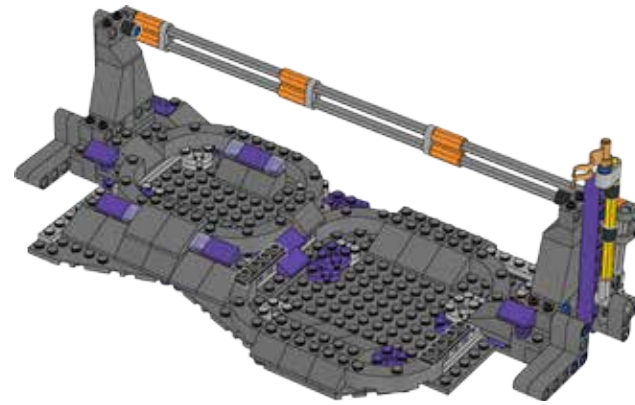

FIRST® LEGO® League 2018 Pre-Pack overview

Coach Pins

Crew Payload

Meteoroids +
Meteoroid Ring

Penalties

Supply Payload

Astronaut (Gerhard)

Vehicle Payload

Space Travel and Solar Panel

Cone Module

Tube Module

Habitation Hub

Dock Module

Lander Release

Lander Top

Lander Base

Craters

Core Site

3D Printer

Regolith

Gas

2x4 Brick

Liquid

Exerciser

Food Growth Chamber

Launch

Meteoroid Catcher

Observatory

Satellite C

Satellite X

Satellite V